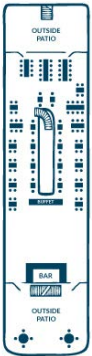

This is a list of commonly requested enhancements. For a full list or other special requests, please discuss with your personal event representative.

DECK LAYOUTS

1 | FIESTA DECK

2 | JUBILEE DECK

Spirit of Chicago is licensed by the United States Coast Guard to carry up to 600 passengers. Built specifically for cruising the Chicago lakefront, Spirit can board and disembark from many locations in the Chicago area, including Navy Pier, McCormick Place and the Sheraton Chicago Hotel and Towers.

3 | CELEBRATION DECK

4 | ROOFTOP LOUNGE

DECK LAYOUTS

1 | FIESTA DECK
LAKE LEVEL DECK
Seating Capacity | 202
Bar Lounge Seating | 24
Bar | 1
Restrooms | 2

2 | JUBILEE DECK
MIDDLE DECK
Seating Capacity | 196
Bar Lounge Seating | 24
Bar | 1
Restrooms | 2

3 | CELEBRATION DECK
TOP DECK
Seating Capacity | 112
Bar Lounge Seating | 20
Bar | 1

4 | ROOFTOP LOUNGE
OUTDOOR SKY DECK
Lounge Seating