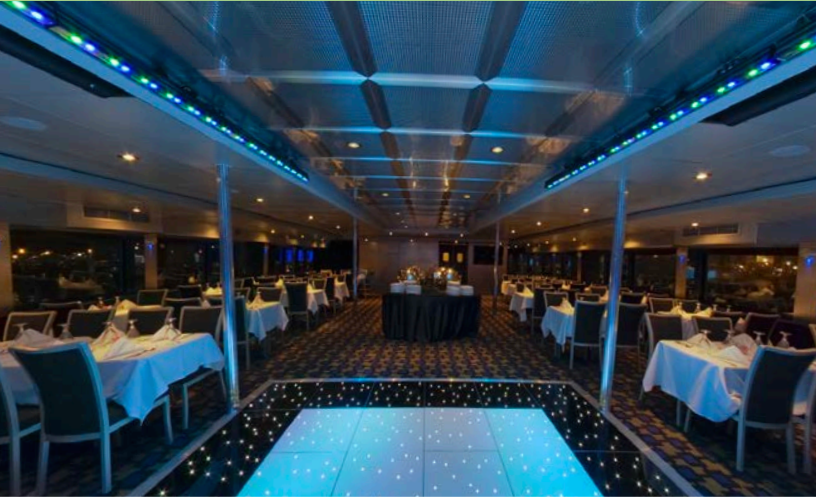

SPIRIT

OF CHICAGO

GET ON DECK

For groups of all sizes, Spirit of Chicago is the venue that delivers a memorable experience where guests will have fun from start to finish. Come aboard and experience the most breathtaking skyline views from Lake Michigan, delicious food, attentive service and interactive entertainment, including on-board games. Our professional planners, flexible packages and superior guest service make it simple and easy to host your next event on the water.

- Customized boarding and cruising times
- Adjustable pick-up and drop-off locations
- Audio/visual equipment
- Transportation
- Custom decor
- Ice sculptures
- Caricature artists, casino games and other entertainment

This is a list of commonly requested enhancements. For a full list or other special requests, please discuss with your personal event representative.

DECK LAYOUTS

1 | FIESTA DECK

2 | JUBILEE DECK

Spirit of Chicago is licensed by the United States Coast Guard to carry up to 600 passengers. Built specifically for cruising the Chicago lakefront, Spirit can board and disembark from many locations in the Chicago area, including Navy Pier, McCormick Place and the Sheraton Chicago Hotel and Towers.